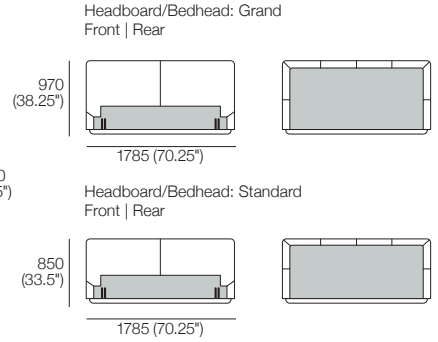

Bedbase: Leather
 Headboard/Bedhead: Leather
 Mattress Area:
 1835 (72.25") x 2030 (80")

Effective October 2024. Mattress sold separately. Sleep+ Mattresses fit to size on all King Living Beds. Bed and Mattress sizes comparable in country or region as indicated: Australia (AU) | America (US) | Canada (CA) | Asia (SG) | New Zealand (NZ). Mattress Area: dimensions provided for compatibility check. Leather detail indicative. Upholstery options may include tricot. King Living has a policy of continuous improvement, changes to products and specifications may be made without prior notice. Images and drawings are representative of design only. Accessories not included.

Promenade Soft Motion Bed

King-NZ

Bedbase: Fabric
 Headboard/Bedhead: Fabric
 Mattress Area:
 1660 (65.5") x 2030 (80")

King-NZ

Bedbase: Leather
 Headboard/Bedhead: Leather
 Mattress Area:
 1660 (65.5") x 2030 (80")

Queen-AU-CA-NZ-US

Bedbase: Fabric
 Headboard/Bedhead: Fabric
 Mattress Area:
 1525 (60") x 2030 (80")

Queen-AU-CA-NZ-US

Bedbase: Leather
 Headboard/Bedhead: Leather
 Mattress Area:
 1525 (60") x 2030 (80")

Size : Range : Dimensions

King-AU | SuperKing-NZ

Mattress: 7000A

Dimensions:

Width: 1835 (72.25")

Length: 2030 (80")

King-US

Mattress: 7000A