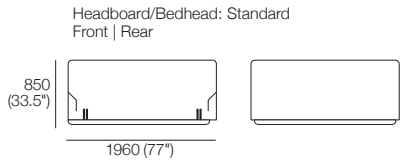

K I N G

DT2024035-ANZ-NA-V2

kingliving.com

Promenade Soft Motion Bed

Promenade Soft Motion Bed

King-US

Bedbase: Fabric
 Headboard/Bedhead: Fabric
 Mattress Area:
 1935 (76.25") x 2030 (80")

King-US

Bedbase: Leather
 Headboard/Bedhead: Leather
 Mattress Area:
 1935 (76.25") x 2030 (80")

King-AU | SuperKing-NZ

Bedbase: Fabric
 Headboard/Bedhead: Fabric
 Mattress Area:
 1835 (72.25") x 2030 (80")

King-AU | SuperKing-NZ