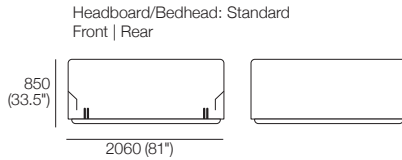

K I N G

DT2024035-ANZ-NA-V2

kingliving.com

Promenade Soft Motion Bed

Promenade Soft Motion Bed

King-US

Bedbase: Fabric
 Headboard/Bedhead: Fabric
 Mattress Area:
 1935 (76.25") x 2030 (80")

King-US

Bedbase: Leather
 Headboard/Bedhead: Leather
 Mattress Area:
 1935 (76.25") x 2030 (80")

King-AU | SuperKing-NZ

Bedbase: Fabric
 Headboard/Bedhead: Fabric
 Mattress Area:
 1835 (72.25") x 2030 (80")

King-AU | SuperKing-NZ