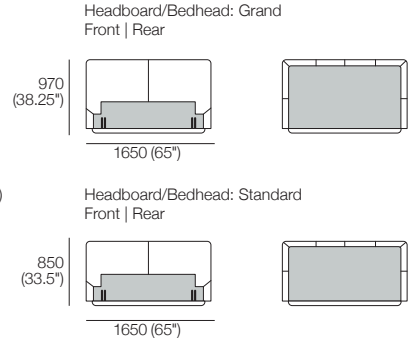

Promenade Soft Motion Bed

King-NZ

Bedbase: Fabric
 Headboard/Bedhead: Fabric
 Mattress Area:
 1660 (65.5") x 2030 (80")

King-NZ

Bedbase: Leather
 Headboard/Bedhead: Leather
 Mattress Area:
 1660 (65.5") x 2030 (80")

Queen-AU-CA-NZ-US

Bedbase: Fabric
 Headboard/Bedhead: Fabric
 Mattress Area:
 1525 (60") x 2030 (80")

Queen-AU-CA-NZ-US

Bedbase: Leather
 Headboard/Bedhead: Leather
 Mattress Area:
 1525 (60") x 2030 (80")

Size : Range : Dimensions

King-AU | SuperKing-NZ

Mattress: 7000A

Dimensions:

Width: 1835 (72.25")

Length: 2030 (80")

King-US

Mattress: 7000A

Dimensions:

Width: 1930 (76")

Length: 2030 (80")

King-SG

Mattress: 7000A

Dimensions:

Width: 1835 (72.25")

Length: 1900 (75")