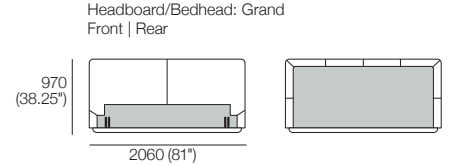

K I N G

DT2024035-ANZ-NA-V2

kingliving.com

Promenade Soft Motion Bed

Promenade Soft Motion Bed

King-US

Bedbase: Fabric
 Headboard/Bedhead: Fabric
 Mattress Area:
 1935 (76.25") x 2030 (80")

King-US

Bedbase: Leather
 Headboard/Bedhead: Leather
 Mattress Area:
 1935 (76.25") x 2030 (80")

King-AU | SuperKing-NZ

Bedbase: Fabric
 Headboard/Bedhead: Fabric
 Mattress Area:
 1835 (72.25") x 2030 (80")

King-AU | SuperKing-NZ

Bedbase: Leather
 Headboard/Bedhead: Leather
 Mattress Area:
 1835 (72.25") x 2030 (80")

Effective October 2024. Mattress sold separately. Sleep+ Mattresses fit to size on all King Living Beds. Bed and Mattress sizes comparable in country or region as indicated: Australia (AU) | America (US) | Canada (CA) | Asia (SG) | New Zealand (NZ). Mattress Area: dimensions provided for compatibility check. Leather detail indicative. Upholstery options may include tricot. King Living has a policy of continuous improvement, changes to products and specifications may be made without prior notice. Images and drawings are representative of design only. Accessories not included.

Dimensions:

Width: 1930 (76")

Length: 2030 (80")

King-SG

Mattress: 7000A

Dimensions:

Width: 1835 (72.25")

Length: 1900 (75")