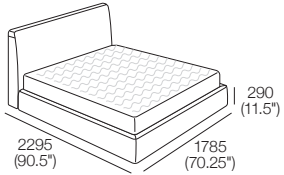

Bedbase: Leather
 Headboard/Bedhead: Leather
 Mattress Area:
 1935 (76.25") x 2030 (80")

King-AU | SuperKing-NZ

Bedbase: Fabric
 Headboard/Bedhead: Fabric
 Mattress Area:
 1835 (72.25") x 2030 (80")

King-AU | SuperKing-NZ

Bedbase: Leather
 Headboard/Bedhead: Leather
 Mattress Area:
 1835 (72.25") x 2030 (80")

Effective October 2024. Mattress sold separately. Sleep+ Mattresses fit to size on all King Living Beds. Bed and Mattress sizes comparable in country or region as indicated: Australia (AU) | America (US) | Canada (CA) | Asia (SG) | New Zealand (NZ). Mattress Area: dimensions provided for compatibility check. Leather detail indicative. Upholstery options may include tricot. King Living has a policy of continuous improvement, changes to products and specifications may be made without prior notice. Images and drawings are representative of design only. Accessories not included.

Promenade Soft Motion Bed

King-NZ

Bedbase: Fabric
 Headboard/Bedhead: Fabric
 Mattress Area:
 1660 (65.5") x 2030 (80")

King-NZ

Bedbase: Leather
 Headboard/Bedhead: Leather
 Mattress Area:
 1660 (65.5") x 2030 (80")

Queen-AU-CA-NZ-US

Bedbase: Fabric
 Headboard/Bedhead: Fabric
 Mattress Area:
 1525 (60") x 2030 (80")

Queen-AU-CA-NZ-US

Bedbase: Leather
 Headboard/Bedhead: Leather
 Mattress Area:
 1525 (60") x 2030 (80")