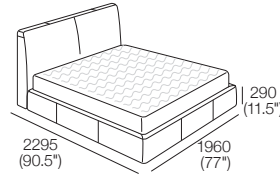

K I N G

DT2024035-ANZ-NA-V2

kingliving.com

Promenade Soft Motion Bed

Promenade Soft Motion Bed

King-US

Bedbase: Fabric
 Headboard/Bedhead: Fabric
 Mattress Area:
 1935 (76.25") x 2030 (80")

King-US

Bedbase: Leather
 Headboard/Bedhead: Leather
 Mattress Area:
 1935 (76.25") x 2030 (80")

King-AU | SuperKing-NZ

Bedbase: Fabric
 Headboard/Bedhead: Fabric
 Mattress Area:
 1835 (72.25") x 2030 (80")

King-AU | SuperKing-NZ

Bedbase: Leather
 Headboard/Bedhead: Leather
 Mattress Area:
 1835 (72.25") x 2030 (80")

Effective October 2024. Mattress sold separately. Sleep+ Mattresses fit to size on all King Living Beds. Bed and Mattress sizes comparable in country or region as indicated: Australia (AU) | America (US) | Canada (CA) | Asia (SG) | New Zealand (NZ). Mattress Area: dimensions provided for compatibility check. Leather detail indicative. Upholstery options may include tricot. King Living has a policy of continuous improvement, changes to products and specifications may be made without prior notice. Images and drawings are representative of design only. Accessories not included.

Promenade Soft Motion Bed

King-NZ

Bedbase: Fabric
 Headboard/Bedhead: Fabric
 Mattress Area:
 1660 (65.5") x 2030 (80")

King-NZ

Bedbase: Leather
 Headboard/Bedhead: Leather
 Mattress Area:
 1660 (65.5") x 2030 (80")