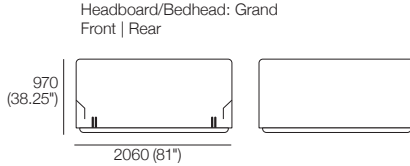

K I N G

DT2024035-ANZ-NA-V2

kingliving.com

Promenade Soft Motion Bed

Promenade Soft Motion Bed

King-US

Bedbase: Fabric
 Headboard/Bedhead: Fabric
 Mattress Area:
 1935 (76.25") x 2030 (80")

King-US

Bedbase: Leather
 Headboard/Bedhead: Leather
 Mattress Area:
 1935 (76.25") x 2030 (80")

King-AU | SuperKing-NZ

Bedbase: Fabric
 Headboard/Bedhead: Fabric
 Mattress Area:
 1835 (72.25") x 2030 (80")

King-AU | SuperKing-NZ

Bedbase: Leather
 Headboard/Bedhead: Leather
 Mattress Area:
 1835 (72.25") x 2030 (80")

Effective October 2024. Mattress sold separately. Sleep+ Mattresses fit to size on all King Living Beds. Bed and Mattress sizes comparable in country or region as indicated: Australia (AU) | America (US) | Canada (CA) | Asia (SG) | New Zealand (NZ). Mattress Area: dimensions provided for compatibility check. Leather detail indicative. Upholstery options may include tricot. King Living has a policy of continuous improvement, changes to products and specifications may be made without prior notice. Images and drawings are representative of design only. Accessories not included.

Dimensions:

Width: 1930 (76")

Length: 2030 (80")

King-SG

Mattress: 7000A

Dimensions:

Width: 1835 (72.25")

Length: 1900 (75")