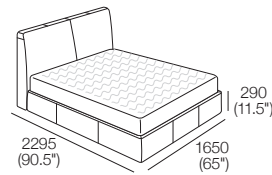

Bedbase: Leather
 Headboard/Bedhead: Leather
 Mattress Area:
 1835 (72.25") x 2030 (80")

Effective October 2024. Mattress sold separately. Sleep+ Mattresses fit to size on all King Living Beds. Bed and Mattress sizes comparable in country or region as indicated: Australia (AU) | America (US) | Canada (CA) | Asia (SG) | New Zealand (NZ). Mattress Area: dimensions provided for compatibility check. Leather detail indicative. Upholstery options may include tricot. King Living has a policy of continuous improvement, changes to products and specifications may be made without prior notice. Images and drawings are representative of design only. Accessories not included.

Promenade Soft Motion Bed

King-NZ

Bedbase: Fabric
 Headboard/Bedhead: Fabric
 Mattress Area:
 1660 (65.5") x 2030 (80")

King-NZ

Bedbase: Leather
 Headboard/Bedhead: Leather
 Mattress Area:
 1660 (65.5") x 2030 (80")

Queen-AU-CA-NZ-US

Bedbase: Fabric
 Headboard/Bedhead: Fabric
 Mattress Area:
 1525 (60") x 2030 (80")

Queen-AU-CA-NZ-US

Bedbase: Leather
 Headboard/Bedhead: Leather
 Mattress Area:
 1525 (60") x 2030 (80")

Dimensions:

Width: 1930 (76")

Length: 2030 (80")

King-SG

Mattress: 7000A

Dimensions:

Width: 1835 (72.25")

Length: 1900 (75")