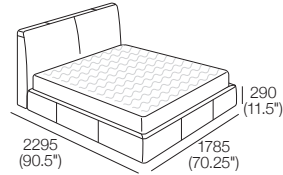

Bedbase: Leather
 Headboard/Bedhead: Leather
 Mattress Area:
 1835 (72.25") x 2030 (80")

Effective October 2024. Mattress sold separately. Sleep+ Mattresses fit to size on all King Living Beds. Bed and Mattress sizes comparable in country or region as indicated: Australia (AU) | America (US) | Canada (CA) | Asia (SG) | New Zealand (NZ). Mattress Area: dimensions provided for compatibility check. Leather detail indicative. Upholstery options may include tricot. King Living has a policy of continuous improvement, changes to products and specifications may be made without prior notice. Images and drawings are representative of design only. Accessories not included.

Promenade Soft Motion Bed

King-NZ

Bedbase: Fabric
 Headboard/Bedhead: Fabric
 Mattress Area:
 1660 (65.5") x 2030 (80")

King-NZ

Bedbase: Leather
 Headboard/Bedhead: Leather
 Mattress Area:
 1660 (65.5") x 2030 (80")

Queen-AU-CA-NZ-US

Bedbase: Fabric
 Headboard/Bedhead: Fabric
 Mattress Area:
 1525 (60") x 2030 (80")

Queen-AU-CA-NZ-US

Bedbase: Leather
 Headboard/Bedhead: Leather
 Mattress Area:
 1525 (60") x 2030 (80")

Size : Range : Dimensions

King-AU | SuperKing-NZ

Mattress: 7000A

Dimensions:

Width: 1835 (72.25")

Length: 2030 (80")

King-US

Mattress: 7000A