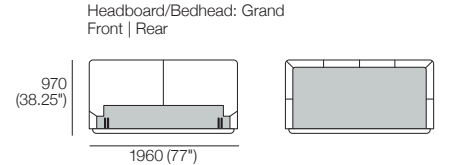

Bedbase: Leather
 Headboard/Bedhead: Leather
 Mattress Area:
 1935 (76.25") x 2030 (80")

King-AU | SuperKing-NZ

Bedbase: Fabric
 Headboard/Bedhead: Fabric
 Mattress Area:
 1835 (72.25") x 2030 (80")

King-AU | SuperKing-NZ

Bedbase: Leather
 Headboard/Bedhead: Leather
 Mattress Area:
 1835 (72.25") x 2030 (80")

Effective October 2024. Mattress sold separately. Sleep+ Mattresses fit to size on all King Living Beds. Bed and Mattress sizes comparable in country or region as indicated: Australia (AU) | America (US) | Canada (CA) | Asia (SG) | New Zealand (NZ). Mattress Area: dimensions provided for compatibility check. Leather detail indicative. Upholstery options may include tricot. King Living has a policy of continuous improvement, changes to products and specifications may be made without prior notice. Images and drawings are representative of design only. Accessories not included.

Promenade Soft Motion Bed

King-NZ

Bedbase: Fabric
 Headboard/Bedhead: Fabric
 Mattress Area:
 1660 (65.5") x 2030 (80")

King-NZ

Bedbase: Leather
 Headboard/Bedhead: Leather
 Mattress Area:
 1660 (65.5") x 2030 (80")

Dimensions:

Width: 1930 (76")

Length: 2030 (80")

King-SG

Mattress: 7000A

Dimensions:

Width: 1835 (72.25")

Length: 1900 (75")