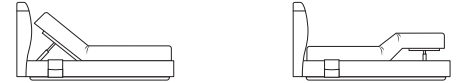

Promenade Soft Motion Bed

Sleep+ Mattress 7000A Adjustable Mattress

Promenade Soft Motion Bed Mattress: Horizontal Position

Maximum Adjustable Heights

Mattress Ends Independently Adjustable

Sleep+ Mattress 7000A

Size : Range : Dimensions

King-AU | SuperKing-NZ

Mattress: 7000A

Dimensions:

Width: 1835 (72.25")

Length: 2030 (80")

King-US

Mattress: 7000A