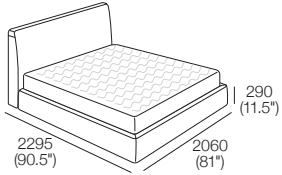

K I N G

DT2024035-ANZ-NA-V2

kingliving.com

Promenade Soft Motion Bed

Promenade Soft Motion Bed

King-US

Bedbase: Fabric
 Headboard/Bedhead: Fabric
 Mattress Area:
 1935 (76.25") x 2030 (80")

King-US

Bedbase: Leather
 Headboard/Bedhead: Leather
 Mattress Area:
 1935 (76.25") x 2030 (80")

King-AU | SuperKing-NZ

Bedbase: Fabric
 Headboard/Bedhead: Fabric
 Mattress Area:
 1835 (72.25") x 2030 (80")

King-AU | SuperKing-NZ

Bedbase: Leather
 Headboard/Bedhead: Leather
 Mattress Area:
 1835 (72.25") x 2030 (80")

Effective October 2024. Mattress sold separately. Sleep+ Mattresses fit to size on all King Living Beds. Bed and Mattress sizes comparable in country or region as indicated: Australia (AU) | America (US) | Canada (CA) | Asia (SG) | New Zealand (NZ). Mattress Area: dimensions provided for compatibility check. Leather detail indicative. Upholstery options may include tricot. King Living has a policy of continuous improvement, changes to products and specifications may be made without prior notice. Images and drawings are representative of design only. Accessories not included.

Dimensions:

Width: 1930 (76")

Length: 2030 (80")

King-SG

Mattress: 7000A

Dimensions:

Width: 1835 (72.25")

Length: 1900 (75")