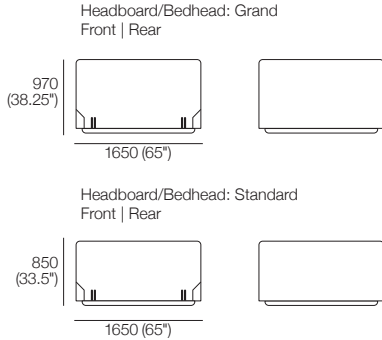

Bedbase: Leather
 Headboard/Bedhead: Leather
 Mattress Area:
 1835 (72.25") x 2030 (80")

Effective October 2024. Mattress sold separately. Sleep+ Mattresses fit to size on all King Living Beds. Bed and Mattress sizes comparable in country or region as indicated: Australia (AU) | America (US) | Canada (CA) | Asia (SG) | New Zealand (NZ). Mattress Area: dimensions provided for compatibility check. Leather detail indicative. Upholstery options may include tricot. King Living has a policy of continuous improvement, changes to products and specifications may be made without prior notice. Images and drawings are representative of design only. Accessories not included.

Promenade Soft Motion Bed

King-NZ

Bedbase: Fabric
 Headboard/Bedhead: Fabric
 Mattress Area:
 1660 (65.5") x 2030 (80")

King-NZ

Bedbase: Leather
 Headboard/Bedhead: Leather
 Mattress Area:
 1660 (65.5") x 2030 (80")

Queen-AU-CA-NZ-US

Bedbase: Fabric
 Headboard/Bedhead: Fabric
 Mattress Area:
 1525 (60") x 2030 (80")

Queen-AU-CA-NZ-US

Bedbase: Leather
 Headboard/Bedhead: Leather
 Mattress Area:
 1525 (60") x 2030 (80")

Dimensions:

Width: 1930 (76")

Length: 2030 (80")

King-SG

Mattress: 7000A

Dimensions:

Width: 1835 (72.25")

Length: 1900 (75")