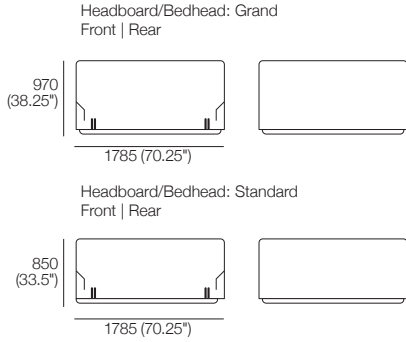

Bedbase: Leather
 Headboard/Bedhead: Leather
 Mattress Area:
 1935 (76.25") x 2030 (80")

King-AU | SuperKing-NZ

Bedbase: Fabric
 Headboard/Bedhead: Fabric
 Mattress Area:
 1835 (72.25") x 2030 (80")

King-AU | SuperKing-NZ

Bedbase: Leather
 Headboard/Bedhead: Leather
 Mattress Area:
 1835 (72.25") x 2030 (80")

Effective October 2024. Mattress sold separately. Sleep+ Mattresses fit to size on all King Living Beds. Bed and Mattress sizes comparable in country or region as indicated: Australia (AU) | America (US) | Canada (CA) | Asia (SG) | New Zealand (NZ). Mattress Area: dimensions provided for compatibility check. Leather detail indicative. Upholstery options may include tricot. King Living has a policy of continuous improvement, changes to products and specifications may be made without prior notice. Images and drawings are representative of design only. Accessories not included.

Promenade Soft Motion Bed

King-NZ

Bedbase: Fabric
 Headboard/Bedhead: Fabric
 Mattress Area:
 1660 (65.5") x 2030 (80")

King-NZ

Bedbase: Leather
 Headboard/Bedhead: Leather
 Mattress Area:
 1660 (65.5") x 2030 (80")

Queen-AU-CA-NZ-US

Bedbase: Fabric
 Headboard/Bedhead: Fabric
 Mattress Area:
 1525 (60") x 2030 (80")

Queen-AU-CA-NZ-US

Bedbase: Leather
 Headboard/Bedhead: Leather
 Mattress Area:
 1525 (60") x 2030 (80")