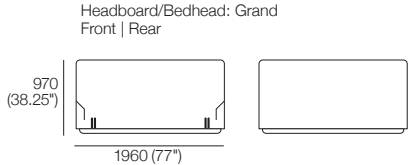

K I N G

DT2024035-ANZ-NA-V2

kingliving.com

Promenade Soft Motion Bed

Promenade Soft Motion Bed

King-US

Bedbase: Fabric
 Headboard/Bedhead: Fabric
 Mattress Area:
 1935 (76.25") x 2030 (80")

King-US

Bedbase: Leather
 Headboard/Bedhead: Leather
 Mattress Area:
 1935 (76.25") x 2030 (80")

King-AU | SuperKing-NZ

Bedbase: Fabric
 Headboard/Bedhead: Fabric
 Mattress Area:
 1835 (72.25") x 2030 (80")

King-AU | SuperKing-NZ

Bedbase: Leather
 Headboard/Bedhead: Leather
 Mattress Area:
 1835 (72.25") x 2030 (80")

Effective October 2024. Mattress sold separately. Sleep+ Mattresses fit to size on all King Living Beds. Bed and Mattress sizes comparable in country or region as indicated: Australia (AU) | America (US) | Canada (CA) | Asia (SG) | New Zealand (NZ). Mattress Area: dimensions provided for compatibility check. Leather detail indicative. Upholstery options may include tricot. King Living has a policy of continuous improvement, changes to products and specifications may be made without prior notice. Images and drawings are representative of design only. Accessories not included.

Dimensions:

Width: 1930 (76")

Length: 2030 (80")

King-SG

Mattress: 7000A

Dimensions:

Width: 1835 (72.25")

Length: 1900 (75")