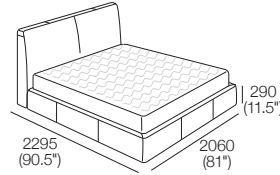

K I N G

DT2024035-ANZ-NA-V2

kingliving.com

Promenade Soft Motion Bed

Promenade Soft Motion Bed

King-US

Bedbase: Fabric
 Headboard/Bedhead: Fabric
 Mattress Area:
 1935 (76.25") x 2030 (80")

King-US

Bedbase: Leather
 Headboard/Bedhead: Leather
 Mattress Area:
 1935 (76.25") x 2030 (80")

King-AU | SuperKing-NZ

Bedbase: Fabric
 Headboard/Bedhead: Fabric
 Mattress Area:
 1835 (72.25") x 2030 (80")

King-AU | SuperKing-NZ

Bedbase: Leather
 Headboard/Bedhead: Leather
 Mattress Area:
 1835 (72.25") x 2030 (80")

Effective October 2024. Mattress sold separately. Sleep+ Mattresses fit to size on all King Living Beds. Bed and Mattress sizes comparable in country or region as indicated: Australia (AU) | America (US) | Canada (CA) | Asia (SG) | New Zealand (NZ). Mattress Area: dimensions provided for compatibility check. Leather detail indicative. Upholstery options may include tricot. King Living has a policy of continuous improvement, changes to products and specifications may be made without prior notice. Images and drawings are representative of design only. Accessories not included.

Dimensions:

Width: 1930 (76")

Length: 2030 (80")

King-SG

Mattress: 7000A

Dimensions:

Width: 1835 (72.25")

Length: 1900 (75")