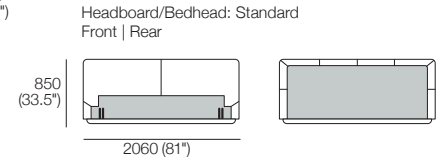

K I N G

DT2024035-ANZ-NA-V2

kingliving.com

Promenade Soft Motion Bed

Promenade Soft Motion Bed

King-US

Bedbase: Fabric
 Headboard/Bedhead: Fabric
 Mattress Area:
 1935 (76.25") x 2030 (80")

King-US

Bedbase: Leather
 Headboard/Bedhead: Leather
 Mattress Area:
 1935 (76.25") x 2030 (80")

King-AU | SuperKing-NZ

Bedbase: Fabric
 Headboard/Bedhead: Fabric
 Mattress Area:
 1835 (72.25") x 2030 (80")

King-AU | SuperKing-NZ

Bedbase: Leather
 Headboard/Bedhead: Leather
 Mattress Area:
 1835 (72.25") x 2030 (80")

Effective October 2024. Mattress sold separately. Sleep+ Mattresses fit to size on all King Living Beds. Bed and Mattress sizes comparable in country or region as indicated: Australia (AU) | America (US) | Canada (CA) | Asia (SG) | New Zealand (NZ). Mattress Area: dimensions provided for compatibility check. Leather detail indicative. Upholstery options may include tricot. King Living has a policy of continuous improvement, changes to products and specifications may be made without prior notice. Images and drawings are representative of design only. Accessories not included.

Dimensions:

Width: 1930 (76")

Length: 2030 (80")

King-SG

Mattress: 7000A

Dimensions:

Width: 1835 (72.25")

Length: 1900 (75")