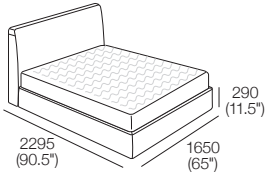

Bedbase: Leather
 Headboard/Bedhead: Leather
 Mattress Area:
 1835 (72.25") x 2030 (80")

Effective October 2024. Mattress sold separately. Sleep+ Mattresses fit to size on all King Living Beds. Bed and Mattress sizes comparable in country or region as indicated: Australia (AU) | America (US) | Canada (CA) | Asia (SG) | New Zealand (NZ). Mattress Area: dimensions provided for compatibility check. Leather detail indicative. Upholstery options may include tricot. King Living has a policy of continuous improvement, changes to products and specifications may be made without prior notice. Images and drawings are representative of design only. Accessories not included.

Promenade Soft Motion Bed

King-NZ

Bedbase: Fabric
 Headboard/Bedhead: Fabric
 Mattress Area:
 1660 (65.5") x 2030 (80")

King-NZ

Bedbase: Leather
 Headboard/Bedhead: Leather
 Mattress Area:
 1660 (65.5") x 2030 (80")

Queen-AU-CA-NZ-US

Bedbase: Fabric
 Headboard/Bedhead: Fabric
 Mattress Area:
 1525 (60") x 2030 (80")

Queen-AU-CA-NZ-US

Bedbase: Leather
 Headboard/Bedhead: Leather
 Mattress Area:
 1525 (60") x 2030 (80")

Size : Range : Dimensions

King-AU | SuperKing-NZ

Mattress: 7000A

Dimensions:

Width: 1835 (72.25")

Length: 2030 (80")

King-US

Mattress: 7000A