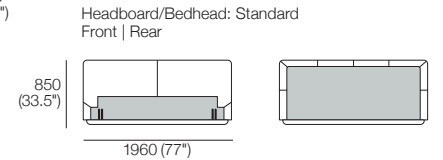

K I N G

DT2024035-ANZ-NA-V2

kingliving.com

Promenade Soft Motion Bed

Promenade Soft Motion Bed

King-US

Bedbase: Fabric
 Headboard/Bedhead: Fabric
 Mattress Area:
 1935 (76.25") x 2030 (80")

King-US

Bedbase: Leather
 Headboard/Bedhead: Leather
 Mattress Area:
 1935 (76.25") x 2030 (80")

King-AU | SuperKing-NZ

Bedbase: Fabric
 Headboard/Bedhead: Fabric
 Mattress Area:
 1835 (72.25") x 2030 (80")

King-AU | SuperKing-NZ

Bedbase: Leather
 Headboard/Bedhead: Leather
 Mattress Area:
 1835 (72.25") x 2030 (80")

Effective October 2024. Mattress sold separately. Sleep+ Mattresses fit to size on all King Living Beds. Bed and Mattress sizes comparable in country or region as indicated: Australia (AU) | America (US) | Canada (CA) | Asia (SG) | New Zealand (NZ). Mattress Area: dimensions provided for compatibility check. Leather detail indicative. Upholstery options may include tricot. King Living has a policy of continuous improvement, changes to products and specifications may be made without prior notice. Images and drawings are representative of design only. Accessories not included.

Promenade Soft Motion Bed

King-NZ

Bedbase: Fabric
 Headboard/Bedhead: Fabric
 Mattress Area:
 1660 (65.5") x 2030 (80")

King-NZ

Bedbase: Leather
 Headboard/Bedhead: Leather
 Mattress Area:
 1660 (65.5") x 2030 (80")