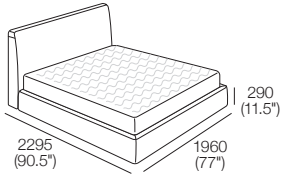

K I N G

DT2024035-ANZ-NA-V2

kingliving.com

Promenade Soft Motion Bed

Promenade Soft Motion Bed

King-US

Bedbase: Fabric
 Headboard/Bedhead: Fabric
 Mattress Area:
 1935 (76.25") x 2030 (80")

King-US

Bedbase: Leather
 Headboard/Bedhead: Leather
 Mattress Area:
 1935 (76.25") x 2030 (80")

King-AU | SuperKing-NZ

Bedbase: Fabric
 Headboard/Bedhead: Fabric
 Mattress Area:
 1835 (72.25") x 2030 (80")

King-AU | SuperKing-NZ

Bedbase: Leather
 Headboard/Bedhead: Leather
 Mattress Area:
 1835 (72.25") x 2030 (80")

Effective October 2024. Mattress sold separately. Sleep+ Mattresses fit to size on all King Living Beds. Bed and Mattress sizes comparable in country or region as indicated: Australia (AU) | America (US) | Canada (CA) | Asia (SG) | New Zealand (NZ). Mattress Area: dimensions provided for compatibility check. Leather detail indicative. Upholstery options may include tricot. King Living has a policy of continuous improvement, changes to products and specifications may be made without prior notice. Images and drawings are representative of design only. Accessories not included.

Dimensions:

Width: 1930 (76")

Length: 2030 (80")

King-SG

Mattress: 7000A

Dimensions:

Width: 1835 (72.25")

Length: 1900 (75")