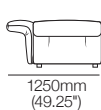

Arms/Backs

Arms/Backs: low & flexed

Side View
Chair/Sofa