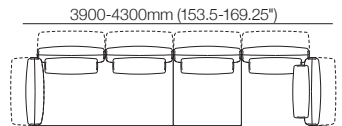

3900-4300mm (153.5-169.25")

2100-2500mm
(82.75-98.5")