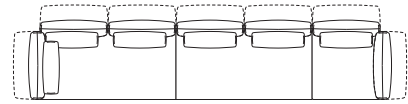

4800-5200mm (189-204.75")

1050-1250mm
(41.25-49.25")