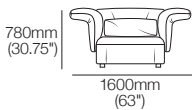

Front View
Chair