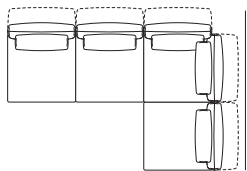

## Configurations & Dimensions

### Modular Grand – Split Seat

Configurations:

3000-3400mm  
(118-134")

3000-3400mm (118-134")

4800-5200mm (189-204.75")

1050-1250mm  
(41.25-49.25")

1200-1600mm  
(47.25-63")

1050-1250mm  
(41.25-49.25")