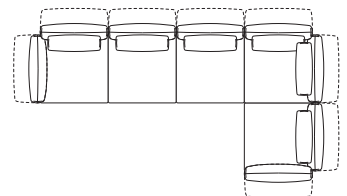

3900-4300mm (153.5-169.25")

2100-2500mm
(82.75-98.5")