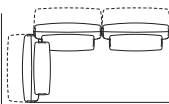

### Modular Grand – Bench Seat

Configurations:

3000-3400mm  
(118-134")

3000-3400mm  
(118-134")

1050-1250mm  
(41.25-49.25")

1950-2150  
(76.75-84.75")

900mm  
(35.5")

1050-1250mm  
(41.25-49.25")