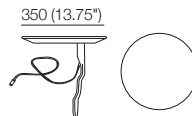

min:
1105mm
(43.5")
max (reclined):
1600mm
(63")

2460mm (97")

King Cinema Classic
2-Seater 800R SMART
Top View

min:
1080mm
(42.5")
max (reclined):
1580mm
(62.25")

2010mm (79.25")

King Cinema Classic
Armchair 700R SMART
Top View

min:
1080mm
(42.5")
max (reclined):
1580mm
(62.25")

500mm
(19.75")

700mm (27.5")

Optional SMART Pocket Accessories

Table 350 Round

Charge Table 350 Round

King Sofa Light LED

Sonos Bracket