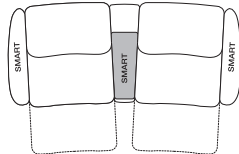

King Cinema Classic

Packages | SMART Pocket Accessories

King Cinema Classic
3-Seater 800R MEDIA SMART
Top View

min:
1175mm
(46.25")
max (reclined):
1670mm
(65.75")

3326mm (131")

King Cinema Classic
2.5-Seater 900R MEDIA SMART
Top View

min:
1105mm
(43.5")
max (reclined):
1600mm
(63")

2460mm (97")

King Cinema Classic
2-Seater 800R SMART
Top View

min:
1080mm
(42.5")
max (reclined):
1580mm
(62.25")

2010mm (79.25")

King Cinema Classic
Armchair 700R SMART
Top View

min:
1080mm
(42.5")
max (reclined):
1580mm
(62.25")

500mm
(19.75")

700mm (27.5")

Optional SMART Pocket Accessories

Table 350 Round

Charge Table 350 Round

King Sofa Light LED

Sonos Bracket