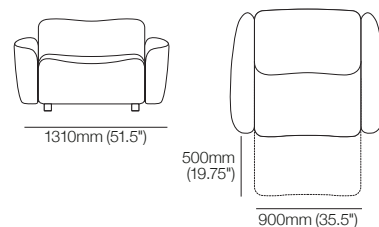

King Cinema Classic Chair 900R

Front View | Top View