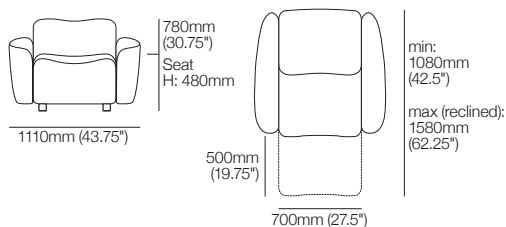

King Cinema Classic

General Information

King Cinema Classic Chair 700R

Front View | Top View