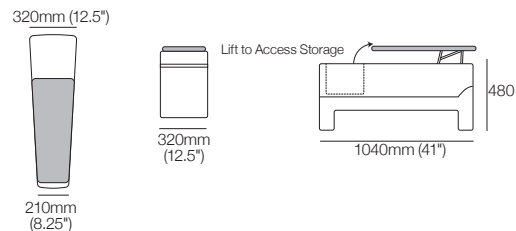

King Cinema Classic Chair 800R

Front View | Top View

King Cinema Classic Chair 900R

Front View | Top View

King Cinema Classic Chair Modules: 700R : 800R : 900R

General Side View Chair Positions (SMART Pocket Shown): Closed | Headrest Up | Open (Reclined)

Media Wedge Wide

Top View | Rear View | Side View | Storage Access

Effective November 2024. The weight limit for the recliner mechanism used in King Cinema Classic is 130kg (286.5lb). The weight limit for King Cinema Classic footrest is 15kg (33lb). As King Living has a policy of continuous improvement, changes to products and specifications may be made without prior notice. Images and drawings are representative of design only. Accessories not included.

King Cinema Classic

Packages | SMART Pocket Accessories

King Cinema Classic
3-Seater 800R MEDIA SMART
Top View

min:
1175mm
(46.25")
max (reclined):
1670mm
(65.75")

3326mm (131")

King Cinema Classic
2.5-Seater 900R MEDIA SMART
Top View

min:
1080mm
(42.5")
max (reclined):
1580mm
(62.25")

500mm
(19.75")

700mm (27.5")

Optional SMART Pocket Accessories

Table 350 Round

Charge Table 350 Round

King Sofa Light LED

Sonos Bracket