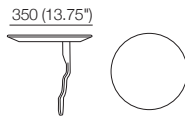

King Cinema Classic

Packages | SMART Pocket Accessories

King Cinema Classic
3-Seater 800R MEDIA SMART
Top View

min:
1175mm
(46.25")
max (reclined):
1670mm
(65.75")

3326mm (131")

King Cinema Classic
2.5-Seater 900R MEDIA SMART
Top View

min:
1105mm
(43.5")
max (reclined):
1600mm
(63")

2460mm (97")

King Cinema Classic
2-Seater 800R SMART
Top View

min:
1080mm
(42.5")
max (reclined):
1580mm
(62.25")

2010mm (79.25")

King Cinema Classic
Armchair 700R SMART
Top View

min:
1080mm
(42.5")
max (reclined):
1580mm
(62.25")

500mm
(19.75")

700mm (27.5")

Optional SMART Pocket Accessories

Table 350 Round

Charge Table 350 Round

King Sofa Light LED

Sonos Bracket