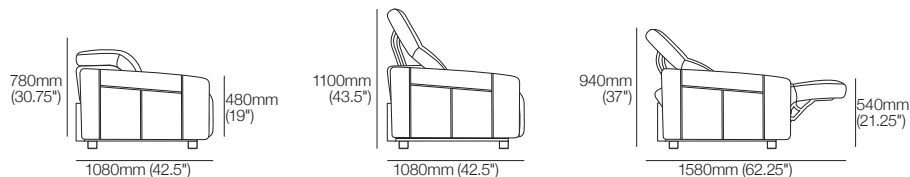

King Cinema Classic Chair 800R

Front View | Top View

King Cinema Classic Chair 900R

Front View | Top View

King Cinema Classic Chair Modules: 700R : 800R : 900R

General Side View Chair Positions (SMART Pocket Shown): Closed | Headrest Up | Open (Reclined)

King Cinema Classic

Packages | SMART Pocket Accessories

King Cinema Classic
3-Seater 800R MEDIA SMART
Top View

min:
1175mm
(46.25")
max (reclined):
1670mm
(65.75")

3326mm (131")

King Cinema Classic
2.5-Seater 900R MEDIA SMART
Top View

min:
1105mm
(43.5")
max (reclined):
1600mm
(63")

2460mm (97")

King Cinema Classic
2-Seater 800R SMART
Top View

min:
1080mm
(42.5")
max (reclined):
1580mm
(62.25")

2010mm (79.25")

King Cinema Classic
Armchair 700R SMART
Top View

min:
1080mm
(42.5")
max (reclined):
1580mm
(62.25")

500mm
(19.75")

700mm (27.5")

Optional SMART Pocket Accessories

Table 350 Round

Charge Table 350 Round

King Sofa Light LED

Sonos Bracket