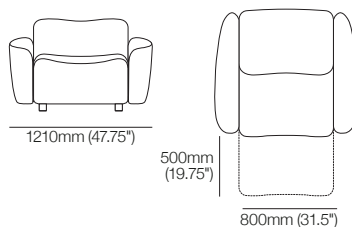

King Cinema Classic Chair 800R

Front View | Top View