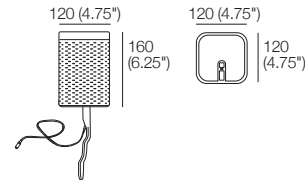

Sonos Bracket

Compatible with:
Sonos Play 1; Sonos One; Sonos One SL