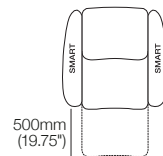

King Cinema Classic

Packages | SMART Pocket Accessories

King Cinema Classic
3-Seater 800R MEDIA SMART
Top View

min:
1175mm
(46.25")
max (reclined):
1670mm
(65.75")

3326mm (131")

King Cinema Classic
2.5-Seater 900R MEDIA SMART
Top View

min:
1105mm
(43.5")
max (reclined):
1600mm
(63")

2460mm (97")

King Cinema Classic
2-Seater 800R SMART
Top View

min:
1080mm
(42.5")
max (reclined):
1580mm
(62.25")

2010mm (79.25")

King Cinema Classic
Armchair 700R SMART
Top View

min:
1080mm
(42.5")
max (reclined):
1580mm
(62.25")

500mm
(19.75")

700mm (27.5")

Optional SMART Pocket Accessories

Table 350 Round

Charge Table 350 Round

King Sofa Light LED

Sonos Bracket