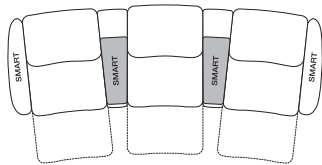

King Cinema Classic Chair 800R

Front View | Top View

King Cinema Classic Chair 900R

Front View | Top View

King Cinema Classic Chair Modules: 700R : 800R : 900R

General Side View Chair Positions (SMART Pocket Shown): Closed | Headrest Up | Open (Reclined)

Media Wedge Wide

Top View | Rear View | Side View | Storage Access

Effective November 2024. The weight limit for the recliner mechanism used in King Cinema Classic is 130kg (286.5lb). The weight limit for King Cinema Classic footrest is 15kg (33lb). As King Living has a policy of continuous improvement, changes to products and specifications may be made without prior notice. Images and drawings are representative of design only. Accessories not included.

King Cinema Classic

Packages | SMART Pocket Accessories

King Cinema Classic
3-Seater 800R MEDIA SMART
Top View

min:
1175mm
(46.25")
max (reclined):
1670mm
(65.75")

3326mm (131")

King Cinema Classic
2.5-Seater 900R MEDIA SMART
Top View